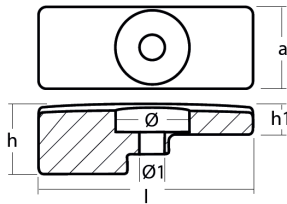

01212

Suzuki - Serie 01212

ZN Zinc Brand: Suzuki

Suzuki Small anode plate anode - piastrina per fuoribordo Suzuki
 Suzuki DF60 - DF140 (1998-2006)

Product technical specification

COD	kg	lbs		l	a	h	h1	Ø	Ø1
01212	0.08	0.17	mm	56	22	18	5	18	6
			inch	2.20	0.87	0.71	0.20	0.71	0.24

Main features

Catalog page: 270
Where it is installed: Suzuki DF60 - DF140 (1998-2006)
Original code: 55321-90J01
Alias: 00937
Production method: d
Sold in the kit: KitSuzuki90-140hp

Other information

Barcode: 8033837065722
Boat type: motorboat with outboard
Specific: outboard