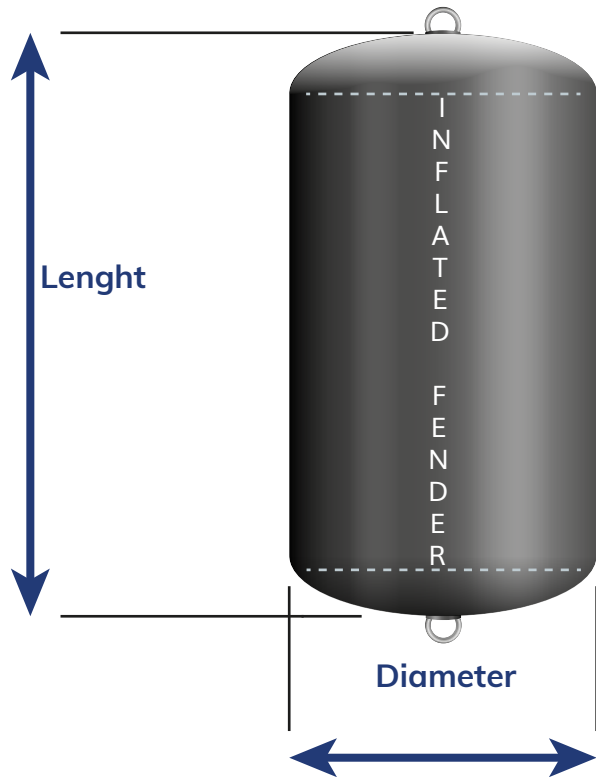

## FENDER MEASUREMENT

	BF-24	BF-26	BF-28	BF-30	BF-36	BF-38	BF-48
Inflatable fender	a	a	a	a	a	a	a
Thickness	1.2 mm	1.2 mm	1.2 mm	1.2 mm	1.2 mm	1.2 mm	1.2 mm
PVC body	a	a	a	a	a	a	a
Kevlar thread	a	a	a	a	a	a	a
D ring on top	1	1	1	1	1	1	1
D ring on bottom	1	1	1	1	1	1	1
Wrap around tape	1	1	1	1	1	1	1
Available 5 colours	a	a	a	a	a	a	a
Body size (in or ft)	24 in	26 in	28 in	30 in	36 in	38 in	48 in
Diameter (in or ft)	24 in	26 in	28 in	30 in	36 in	38 in	48 in
Body size (cm)	61	66	72	76	91	96	122
Diameter (cm)	61	66	72	76	91	96	122
Weight (kg)	2.9	3.4	4	4.5	6.4	7	9.9

	SF0302	SF0305
Inflatable fender	a	a
Thickness	1.2 mm	1.2 mm
PVC body	a	a
Kevlar thread	a	a
D ring on top	2	2
D ring on bottom	2	2
Wrap around tape	-	-
Available 5 colours	a	a
Body size (in or ft)	3 ft	5 ft
Diameter (in or ft)	2 ft	3 ft
Body size (cm)	91	152
Diameter (cm)	61x21	91x21
Weight (kg)	3.3	7.4