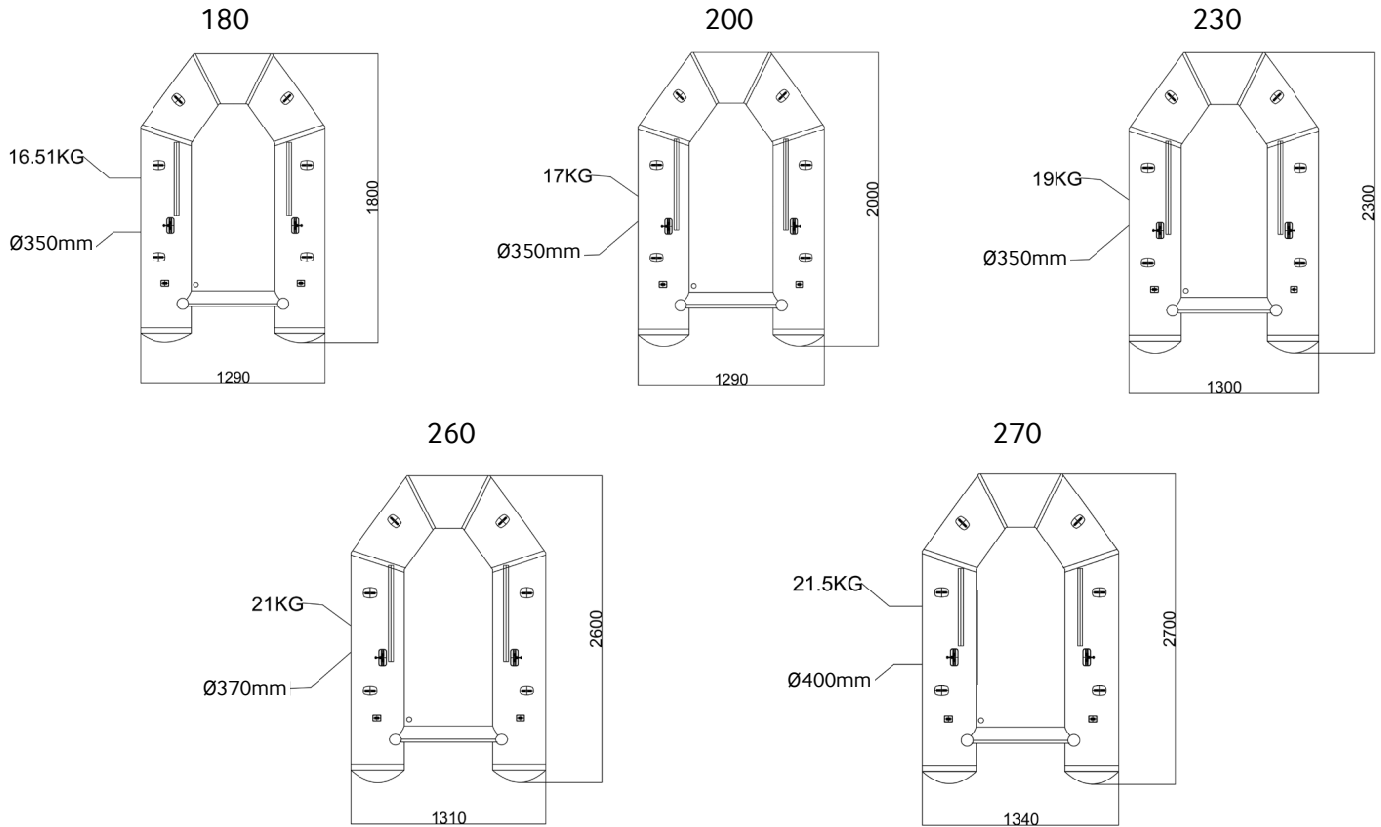

### TECHNICAL DATA

Name / Part Code	CREWSAVER AIR DECK 180 / 85050-180	CREWSAVER AIR DECK 200 / 85050-200	CREWSAVER AIR DECK 230 / 85050-230	CREWSAVER AIR DECK 260 / 85050-260	CREWSAVER AIR DECK 270 / 85050-270
Length mm	2000	2000	2300	2600	2700
Width mm	1290	1290	1300	1310	1350
Tube Diameter mm	320-350	350	350	370	360-400
Number of Persons	1.5	2	3	3	3.5
Max. Loaded Weight kg	200	250	350	400	484
Weight kg	16.5	17	19	21	22
Max Power (HP)	2.5	4	5	5.26	5.9
Max Power (kw)	1.9	3	3.75	3.9	4.3
Packed Dimensions mm	700 x 400 x 500	800 x 400 x 450	800 x 400 x 500	800 x 400 x 500	900 x 400 x 500
Material	1000 Denier, 0.7mm thickness, 850g/m <sup>2</sup> , 2800/2500 tensile strength, 250/300 tear strength, 105 adhesion strength				