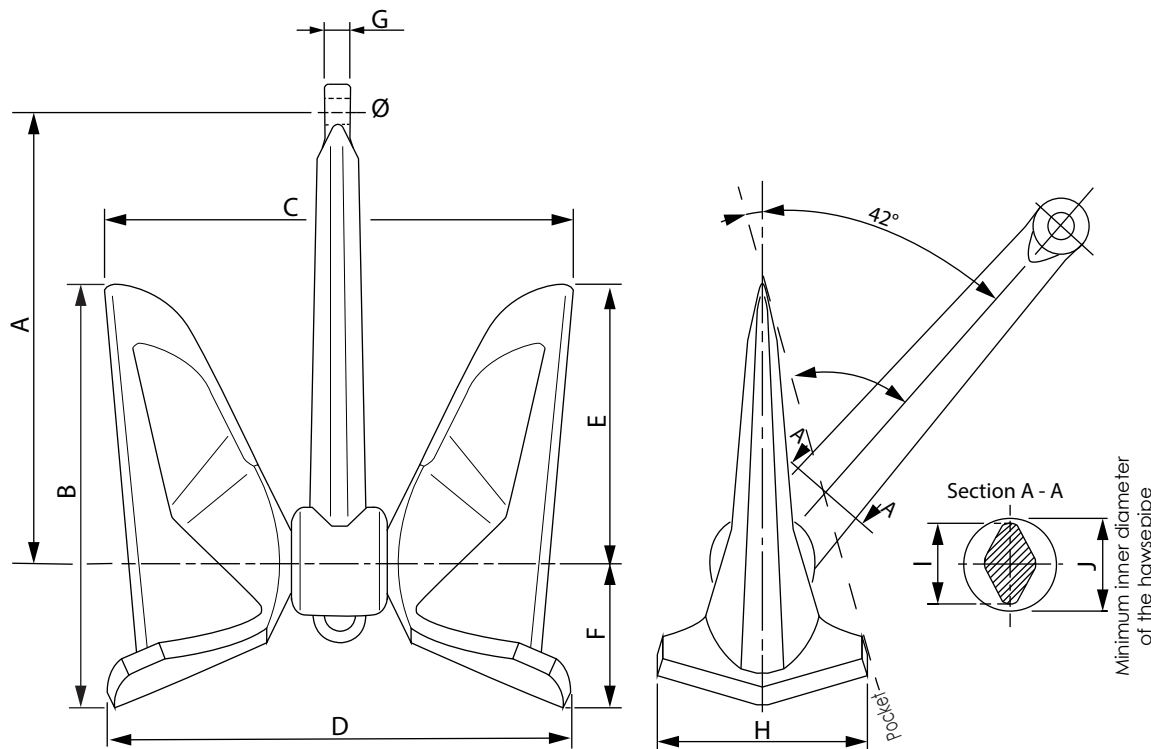

ULTRA Anchor Standard Series Weight and Measurements

-If choosing the anchor for a new boat, we recommend deciding according to the Equipment Number (EN) requested by the certification body.

- For an approximate sizing, check the "Ultra Anchor Selection Table"

Anchor Code			Anchor Measurements										
Ultra Anchor Standard Series	min. Nominal Weight:	(max) If desired, we can increase until the indicated weight	A	B	C	D	E	F	G	Ø	H	I	J
	kg/lbs	(kg/lbs)	mm	mm	mm	mm	mm	mm	mm	mm	mm	mm	mm
UAS	21/46	(24/53)	466	406	376	380	277	129	17	20	173	69	76
UAS	27/60	(31/68)	507	441	409	413	301	140	18.2	21	188	75	83
UAS	35/77	(40/89)	553	481	446	451	329	152	19	23	205	81	90
UAS	45/100	(52/115)	601	523	484	490	357	166	20	26	223	88	98
UAS	60/132	(69/152)	662	576	533	539	393	182	22	28	245	97	108
UAS	80/176	(92/202)	728	634	587	594	433	201	24.5	30	270	107	119
UAS	100/220	(115/254)	784	683	632	640	466	216	26.5	32	290	115	128
UAS	130/290	(150/330)	856	745	690	698	509	236	28.6	34	317	126	140
UAS	160/350	(184/403)	917	798	739	748	545	253	32	37	340	135	150
UAS	200/440	(230/506)	988	860	797	806	588	272	35	40	366	145	162
UAS	250/550	(288/633)	1064	926	858	868	633	293	38	43	394	157	174
UAS	300/660	(345/759)	1131	984	912	922	673	312	40	46	419	167	185
UAS	360/800	(414/920)	1202	1046	969	980	715	331	43	49	445	177	197
UAS	420/925	(484/1064)	1265	1101	1020	1032	752	349	45	52	469	186	207
UAS	500/1100	(575/1265)	1341	1167	1081	1094	797	370	48	54	497	197	219

- For each anchor size, it's possible to achieve any weight between the MIN and MAX stated on the table

- For a smaller but heavier anchor, please refer to the measurement table for the "Ultra Anchor Compact Series"