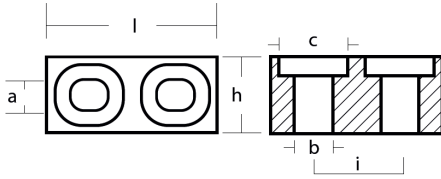

01105

Yamaha - Serie 01105

ZN Zinc Brand: Yamaha

Yamaha Block for Engine bracket - Cubo per motori Yamaha
 Yamaha 115-200 HP up to 1987

Product technical specification

COD	kg	lbs		l	h	i	Ø	Ø1	Ø2
01105	0.15	0.33	mm	48	24	23	6.50	10	16
			inch	1.89	0.94	0.91	0.26	0.39	0.63

Main features

Catalog page: 306
Where it is installed: Yamaha 115-200 HP up to 1987
Original code: 6E5-45251-00
Alias: 01203
Production method: d
Sold in the kit:

Other information

Barcode: 8033837065104
Boat type: motorboat with outboard
Specific: outboard