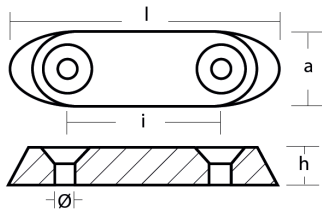

01208

Suzuki - Serie 01208

ZN Zinc Brand: Suzuki

Suzuki Gearcase anode - Piastrina per fuoribordo Suzuki
 Suzuki 3,5 -50 HP

Product technical specification

COD	kg	lbs		l	a	h	i	Ø
01208	0.08	0.18	mm	76	20	10	38	6.50
			inch	2.99	0.79	0.39	1.50	0.26

Main features

Catalog page: 268
Where it is installed: Suzuki 3,5 -50 HP
Original code: 55300-95500
Alias: 00935
Production method: m
Sold in the kit:

Other information

Barcode: 8033837065678
Boat type: motorboat with outboard
Specific: outboard