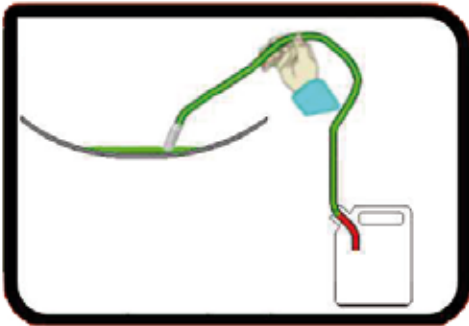

SUPER PUMP

TUBO DA 2 METRI CON SIFONE PER TRAVASO LIQUIDI

Self draining terminal with 2 meters pipe to easily liquid transfer

Art. N 01 16 002

www.trem.net

info@trem.net

TREM SRL - VIA FRIULI, 5 - 40060 OSTERIA GRANDE - BOLOGNA - ITALY