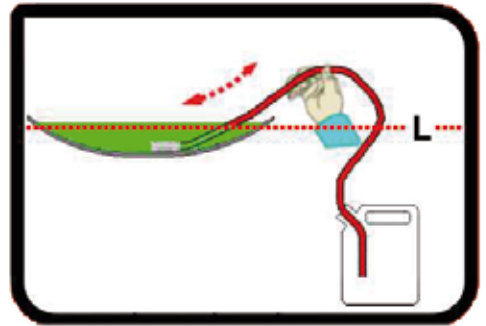

SUPER PUMP

TUBO DA 2 METRI CON SIFONE PER TRAVASO LIQUIDI

Self draining terminal with 2 meters pipe to easily liquid transfer

Art. N 01 16 002

www.trem.net

info@trem.net

TREM SRL - VIA FRIULI, 5 - 40060 OSTERIA GRANDE - BOLOGNA - ITALY