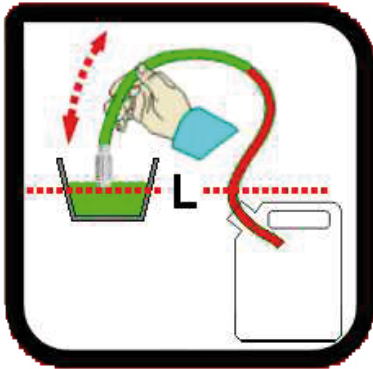

SUPER PUMP

TUBO DA 2 METRI CON SIFONE PER TRAVASO LIQUIDI

Self draining terminal with 2 meters pipe to easily liquid transfer

Art. N 01 16 002

www.trem.net

info@trem.net

TREM SRL - VIA FRIULI, 5 - 40060 OSTERIA GRANDE - BOLOGNA - ITALY