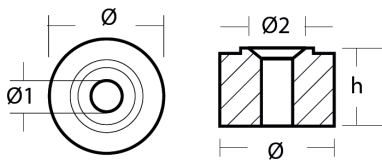

01110

Yamaha - Serie 01110

ZN Zinc Brand: Yamaha

Yamaha button anode for engines - Rondella per motori Yamaha Mariner

Product technical specification

COD	kg	lbs		h	Ø	Ø1	Ø2
01110	0.04	0.09	mm	15	24	6.50	12
			inch	0.59	0.94	0.26	0.47

Main features

Catalog page: 307

Where it is installed: Mariner/Yamaha 40-90HP up to 1987

Original code: 688-45251-01

Alias: 01408 - 01650

Production method: d

Sold in the kit:

Other information

Barcode: 8033837065159

Boat type: motorboat with outboard

Specific: outboard