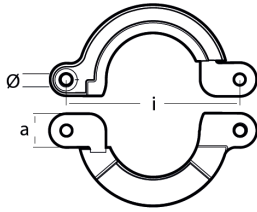

01305/1AL

Yanmar - Serie 01305/1

AL Aluminium Brand: Yanmar 

Yanmar split collar for Saildrive
 Yanmar SD20, SD25, SD30, SD31, SD40, SD50 and SD60 saildrives.

Product technical specification

COD	kg	lbs		l	a	Ø
01305/1AL	0.28	0.62	mm	123	24	8
			inch	4.84	0.94	0.31

Main features

Catalog page: 338

Where it is installed: Yanmar SD20, SD25, SD30, SD31, SD40, SD50 and SD60 saildrives.

Original code: 196450-02491

Production method: d

Sold in the kit:

Other information

Barcode: 8059617816087