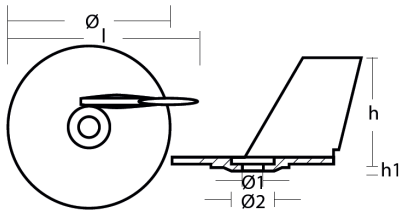

01200

Suzuki - Serie 01200

ZN Zinc Brand: Suzuki

Suzuki trim tab anode - Pinna per Motori Suzuki
 Suzuki DT

Product technical specification

COD	kg	lbs		l	h	h1	Ø	Ø1	Ø2
01200	0.14	0.31	mm	82	48	4	70	8.50	17
			inch	3.23	1.89	0.16	2.76	0.33	0.67

Main features

Catalog page: 266
Where it is installed: Suzuki DT/DF 20-35HP
Original code: 55125-96310
Production method: d
Sold in the kit:

Other information

Barcode: 8033837065593
Boat type: motorboat with outboard
Specific: outboard