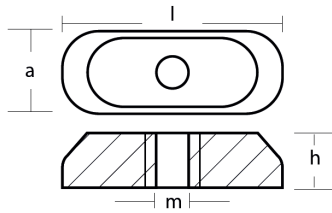

01210-1

Suzuki - Serie 01210/1

ZN Zinc Brand: Suzuki

Suzuki small plate for Suzuki gear case - Piastrina per fuoribordo Suzuki

Product technical specification

COD	kg	lbs		l	a	h	m
01210-1	0.05	0.11	mm inch	48 1.89	18 0.71	12 0.47	M6 mm

Main features

Catalog page: 269

Where it is installed: Suzuki 6-15 HP

Original code: 41811-98500 55321-90L00

Production method: d

Sold in the kit:

Other information

Barcode: 8033837065708