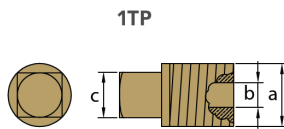

02021TP

Caterpillar - Serie Tappi - Plugs

Brass Brand: Caterpillar

Caterpillar brass plug th. 1/4" bspt

Product technical specification

COD	kg	lbs		a	b	c
02021TP	0.02	0.03	mm inch	1/4"GAS CONICO (bspt)	1/4"UNC	10 0.39

Main features

Catalog page: 377

Original code: 6L2282

Other notes: Brass Plug only - Solo Ottone

Other information

Barcode: 8033837067108

Boat type: various

Specific: Brass plug