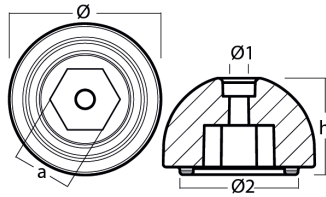

03605

Quick - Serie 03605

ZN Zinc Brand: Quick

Quick propeller nut FOR BTQ140
BTQ140

Product technical specification

COD	kg	lbs		a	h	Ø	Ø1	Ø2
03605	0.23	0.51	mm	17	31	48	5	42
			inch	0.67	1.22	1.89	0.20	1.65

Main features

Catalog page: 184
Where it is installed: BTQ140
Original code: TQ14000
Production method: d
Sold in the kit:

Other information

Barcode: 8052744983011
Boat type: various
Specific: Thruster anodes