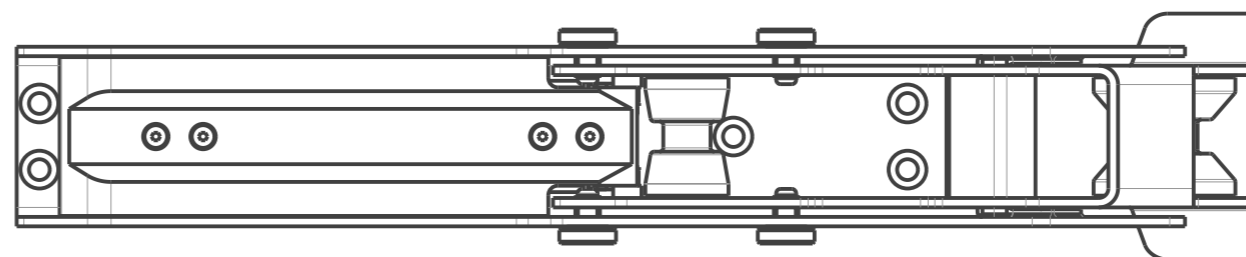

<b>EXTENSION</b>	200mm
<b>ANCHORS</b>	4 - 10kg DELTA 4 - 10kg EPSILON

**LEWMAR**

Unauthorised use, manufacture or reproduction  
in whole or in part is prohibited

ORIGINAL SIZE A3  
0 10 20 30 40 50  
REFERENCE SCALE IN MM

Part Number : PDC00630000\_SALES

**10kg CROSSBOW EXTENDABLE BOW ROLLER**

Date : 24/04/24

Issue : 1

FIRST ANGLE  
PROJECTION

Saved as : PDC00630000

Drawn by A. CAPARCO

Mod by : AC