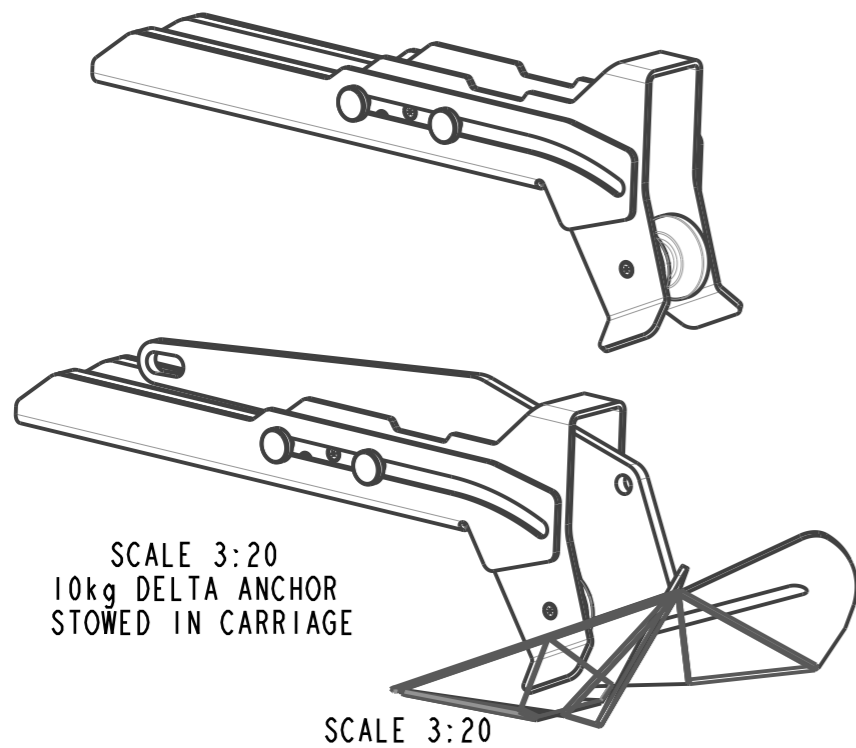

<b>EXTENSION</b>	200mm
<b>ANCHORS</b>	4 - 10kg DELTA 4 - 10kg EPSILON

**LEWMAR**

Unauthorised use, manufacture or reproduction  
in whole or in part is prohibited

ORIGINAL SIZE A3  
0 10 20 30 40 50  
REFERENCE SCALE IN MM

Part Number : PDC00630000\_SALES

**10kg CROSSBOW EXTENDABLE BOW ROLLER**

Date : 24/04/24

Issue : 1

FIRST ANGLE  
PROJECTION

Saved as : PDC00630000

Drawn by A. CAPARCO

Mod by : AC