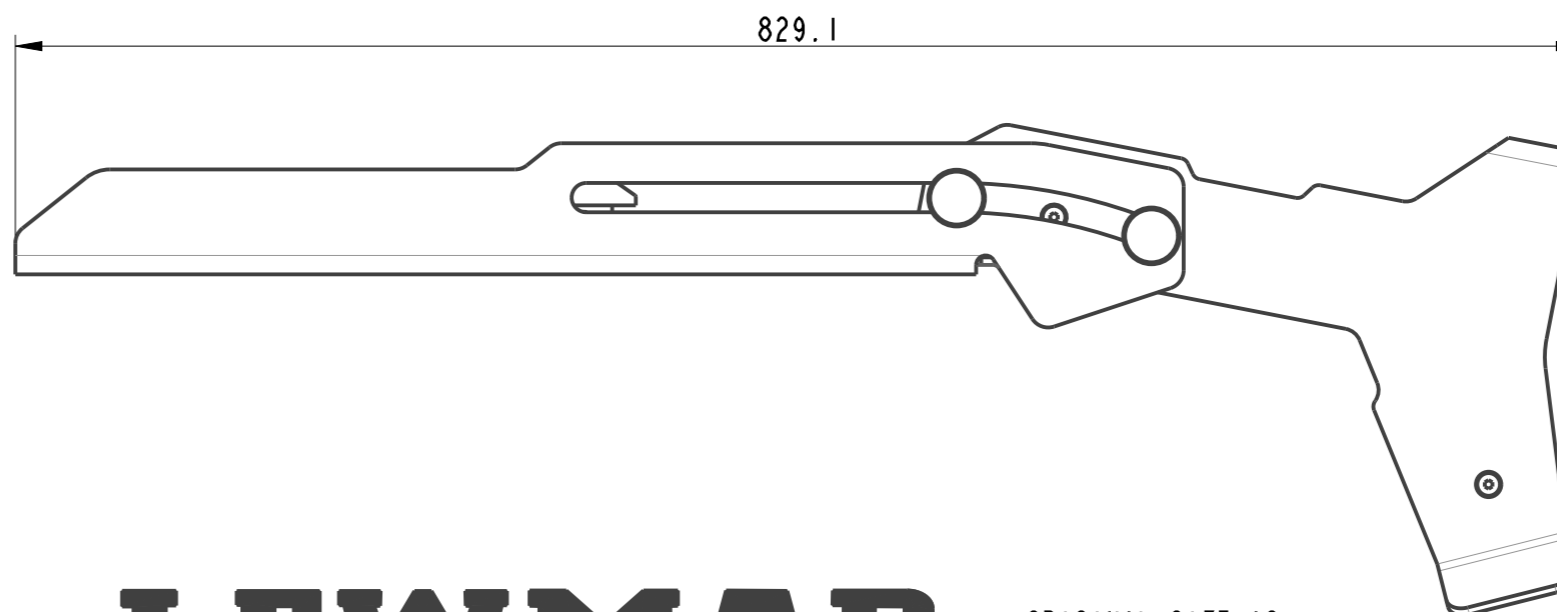

<b>EXTENSION</b>	200mm
<b>ANCHORS</b>	4 - 10kg DELTA 4 - 10kg EPSILON

**LEWMAR**

Unauthorised use, manufacture or reproduction  
in whole or in part is prohibited

ORIGINAL SIZE A3  
0 10 20 30 40 50  
REFERENCE SCALE IN MM

Part Number : PDC00630000\_SALES

**10kg CROSSBOW EXTENDABLE BOW ROLLER**

Date : 24/04/24

Issue : 1

FIRST ANGLE  
PROJECTION

Saved as : PDC00630000

Drawn by A. CAPARCO

Mod by : AC