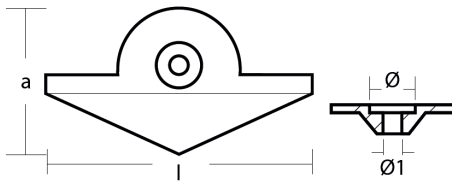

01116

Yamaha - Serie 01116

ZN Zinc Brand: Yamaha

Yamaha gear case anode - Placchetta per motori Yamaha
 Yamaha 9,9-15 HP

Product technical specification

COD	kg	lbs		l	a	Ø	Ø1
01116	0.15	0.33	mm	101	60	16	7
			inch	3.98	2.36	0.63	0.28

Main features

Catalog page: 310
Where it is installed: Yamaha 9,9-15 HP
Original code: 6E8-45251-02
Production method: d
Sold in the kit:

Other information

Barcode: 8033837065210
Boat type: motorboat with outboard
Specific: outboard