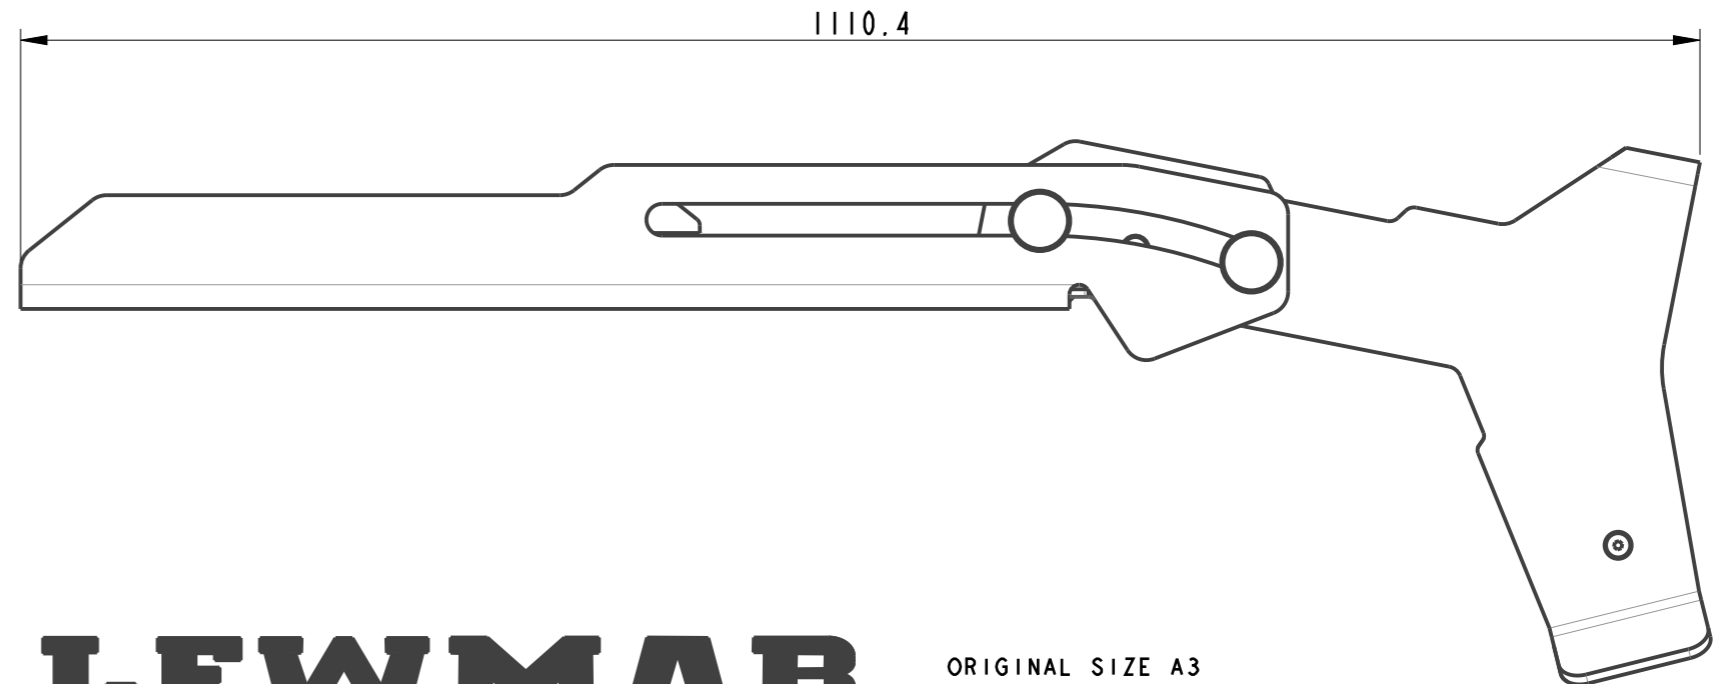

EXTENSION	250mm
ANCHORS	16 - 25kg DELTA 16 - 25kg EPSILON

SCALE 3:25
25kg DELTA ANCHOR
STOWED IN CARRIAGE

LEWMAR

Unauthorized use, manufacture or reproduction
in whole or in part is prohibited

Part Number : PDC00570000_SALES

25kg CROSSBOW EXTENDABLE BOW ROLLER

Date : 24/04/24

Issue : 1

FIRST ANGLE
PROJECTION

Saved as : PDC00570000

Drawn by A. CAPARCO

Mod by : AC

SHEET 1 OF 1