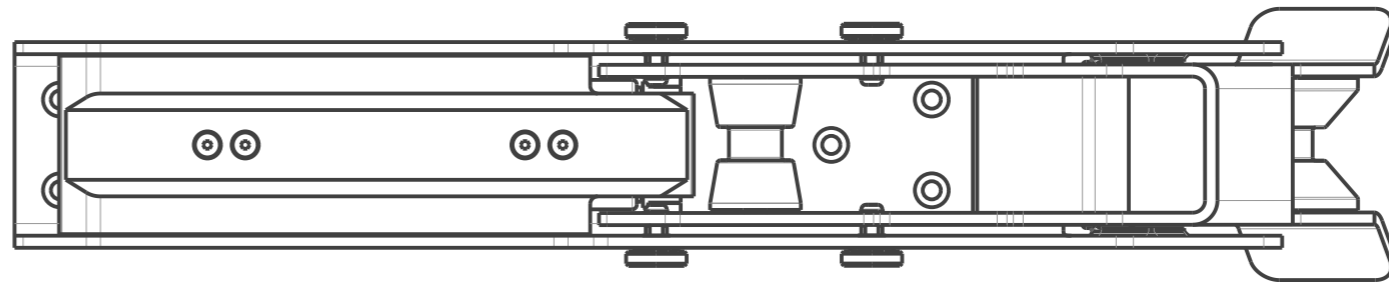

EXTENSION	250mm
ANCHORS	16 - 25kg DELTA 16 - 25kg EPSILON

SCALE 3:25
25kg DELTA ANCHOR
STOWED IN CARRIAGE

LEWMAR

Unauthorized use, manufacture or reproduction
in whole or in part is prohibited

Part Number : PDC00570000_SALES

25kg CROSSBOW EXTENDABLE BOW ROLLER

Date : 24/04/24

Issue : 1

FIRST ANGLE
PROJECTION

Saved as : PDC00570000

Drawn by A. CAPARCO

Mod by : AC

SHEET 1 OF 1