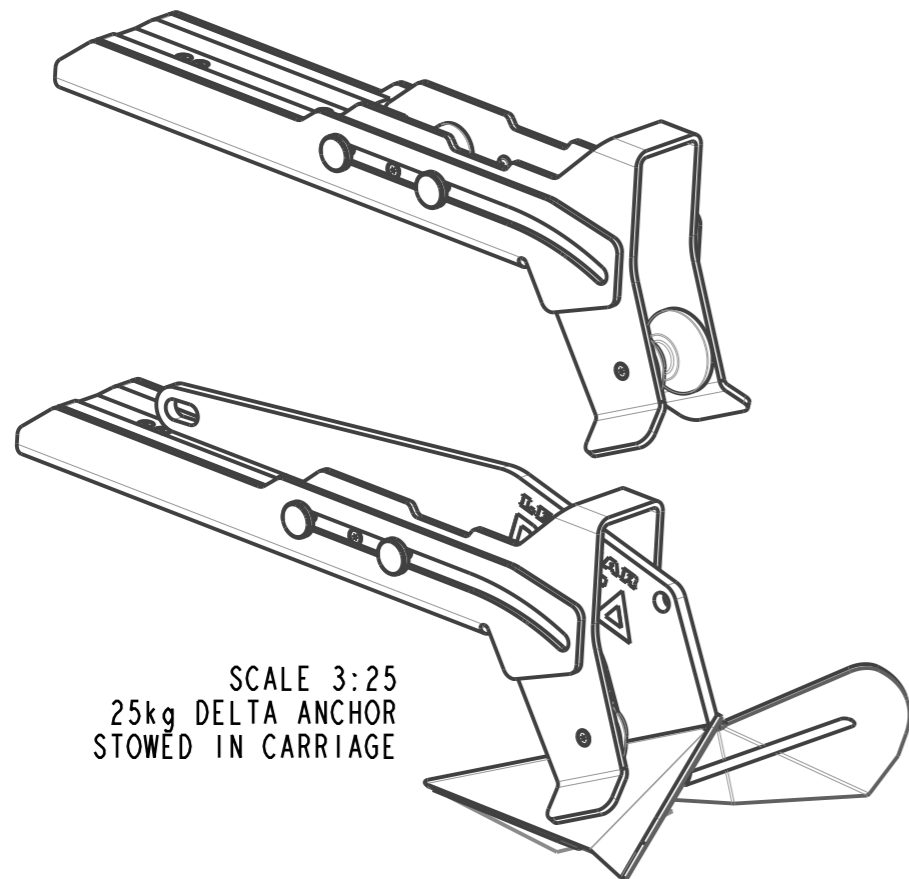

EXTENSION	250mm
ANCHORS	16 - 25kg DELTA 16 - 25kg EPSILON

SCALE 3:25
25kg DELTA ANCHOR
STOWED IN CARRIAGE

LEWMAR

Unauthorized use, manufacture or reproduction
in whole or in part is prohibited

Part Number : PDC00570000_SALES

25kg CROSSBOW EXTENDABLE BOW ROLLER

Date : 24/04/24

Issue : 1

FIRST ANGLE
PROJECTION

Saved as : PDC00570000

Drawn by A. CAPARCO

Mod by : AC

SHEET 1 OF 1