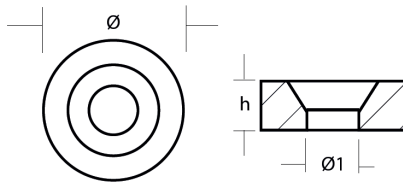

01205

Suzuki - Serie 01205

ZN Zinc Brand: Suzuki

Suzuki button anode - Rondella per Fuoribordo Suzuki

Product technical specification

COD	kg	lbs		h	Ø	Ø1
01205	0.01	0.02	mm	7	20	6.50
			inch	0.28	0.79	0.26

Main features

Catalog page: 267

Original code: 11130-94600

Alias: 00813-00823-01127-01250-01904-01910

Production method: d

Other information

Barcode: 8033837065647

Boat type: motorboat with outboard

Specific: outboard