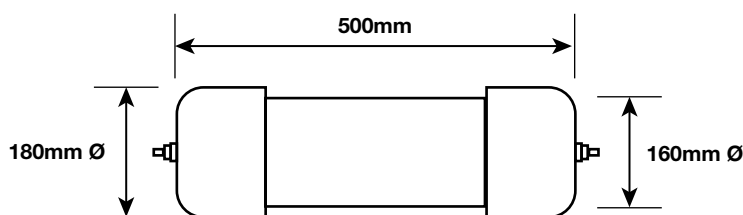

Waveshine 4250