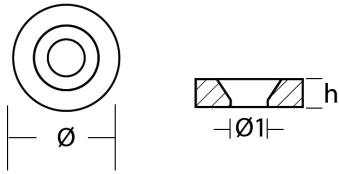

01109

Yamaha - Serie 01109

ZN Zinc Brand: Yamaha

Yamaha button anode for engines - Rondella per motori Yamaha Mariner

Product technical specification

COD	kg	lbs		h	\varnothing	$\varnothing 1$
01109	0.02	0.04	mm	7	24	7
			inch	0.28	0.94	0.28

Main features

Catalog page: 307

Where it is installed: Mariner/Yamaha 2-25HP

Original code: 43107M

Alias: 00824 - 01251 - 01400

Production method: d

Sold in the kit:

Other information