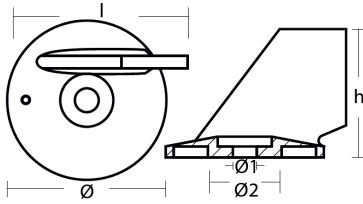

01207

Suzuki - Serie 01207

ZN Zinc Brand: Suzuki

Suzuki trim tab anode - Pinna per Motori Suzuki
Suzuki DF 60-70HP

Product technical specification

COD	kg	lbs		l	h	Ø	Ø1	Ø2
01207	0.19	0.42	mm	70	50	61	9	20
			inch	2.76	1.97	2.40	0.35	0.79

Main features

Catalog page: 268
Where it is installed: Suzuki DF 60-70HP
Original code: 55125-87E01
Alias: 00931
Production method: d
Sold in the kit: KitSuzuki40-50hp

Other information

Barcode: 8033837065661
Boat type: motorboat with outboard
Specific: outboard