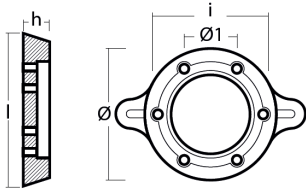

02516

Technodrive - Twin Disc - Serie 02516

ZN Zinc Brand: Technodrive - Twin Disc

Technodrive saildrive anode - Collare per Saildrive Technodrive
 Sea Prop 60 saildrive

Product technical specification

COD	kg	lbs		l	h	i	Ø	Ø1
02516	0.61	1.34	mm	140	24	80	102	60
			inch	5.51	0.94	3.15	4.02	2.36

Main features

Catalog page: 272

Where it is installed: Sea Prop 60 saildrive, fits Beta Marine
 - Solè Diesel - Nanni Diesel saildrive

Production method: d

Sold in the kit:

Other information

Barcode: 8033837069461