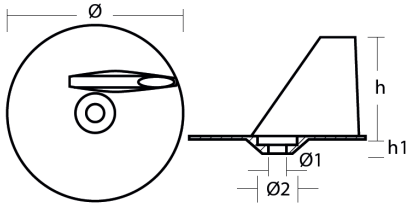

01209

Suzuki - Serie 01209

ZN Zinc Brand: Suzuki

Suzuki trim tab anode - Pinna per Motori Suzuki
Suzuki DT 115-140HP (1981-2001)

Product technical specification

COD	kg	lbs		l	h1	Ø	Ø1	Ø2
01209	0.33	0.72	mm	59	8	98	11	21
			inch	2.32	0.31	3.86	0.43	0.83

Main features

Catalog page: 269
Where it is installed: Suzuki DT 115-140HP (1981-2001)
Original code: 55125-94502
Production method: m
Sold in the kit:

Other information

Barcode: 8033837065685
Boat type: motorboat with outboard
Specific: outboard