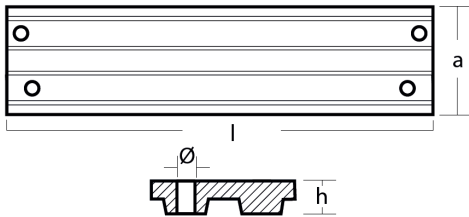

00816

Mercury - Mercruiser - Serie 00816

ZN Zinc Brand: Mercury - Mercruiser

Mercury outboard bar anode for trim - Barra Mercury per trim
 Various outboards from

Product technical specification

COD	kg	lbs		l	a	h	Ø
00816	0.67	1.48	mm	195	52	12	7
			inch	7.68	2.05	0.47	0.28

Main features

Catalog page: 235

Where it is installed: Various outboards from/Diversi fuoribordo da 40HP to V6 135/150/175 Verado

Original code: 818298

Production method: d

Sold in the kit: kitF30-40-60

kit75-115EFI