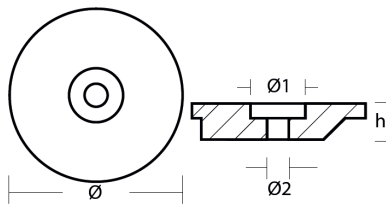

01206

Suzuki - Serie 01206

ZN Zinc Brand: Suzuki

Suzuki Gearcase anode - Piastrina per fuoribordo Suzuki
 Suzuki 9,9

Product technical specification

COD	kg	lbs		h	Ø	Ø1	Ø2
01206	0.05	0.11	mm	8.50	49	15	7
			inch	0.33	1.93	0.59	0.28

Main features

Catalog page: 268

Where it is installed: Suzuki 9,9/15 HP

Original code: 55321-93900

Alias: 00934

Production method: m

Sold in the kit:

Other information

Barcode: 8033837065654

Boat type: motorboat with outboard

Specific: outboard