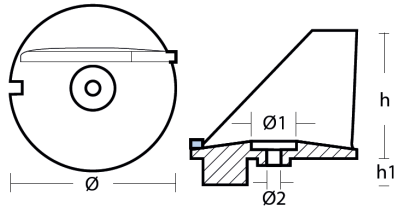

01255

Tohatsu - Serie 01255

ZN Zinc Brand: Tohatsu

Tohatsu trim tab anode - Pinna per motori Tohatsu
 TOHATSU 2 stroke 25-50HP ; 4 stroke 25-30HP

Product technical specification

| COD | kg | lbs | | h | Ø | Ø1 | Ø2 |
|-------|------|------|------|------|------|------|------|
| 01255 | 0.32 | 0.71 | mm | 58 | 77 | 20 | 8 |
| | | | inch | 2.28 | 3.03 | 0.79 | 0.31 |

Main features

Catalog page: 275

Where it is installed: TOHATSU 2 stroke 25-50HP ; 4 stroke 25-30HP

Original code: 3B7-60217-0

Production method: m

Sold in the kit:

Other information

Barcode: 8033837065791