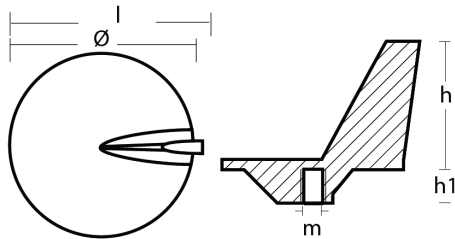

00804

Mercury - Mercruiser - Serie 00804

ZN Zinc Brand: Mercury - Mercruiser

Mercury Racing Trim Tab anode - Pinna per motori con elica grande
50-140HP

Product technical specification

COD	kg	lbs		l	h	h1	Ø	m
00804	0.41	0.90	mm	100	65	187	91	7/16'UNC
			inch	3.94	2.56	7.36	3.58	mm

Main features

Catalog page: 231
Where it is installed: 50-140HP
Original code: 46399
Production method: d
Sold in the kit:

Other information

Barcode: 8033837064237
Boat type: motorboat with outboard
Specific: outboard