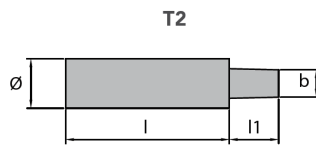

02100

Nanni Diesel - Serie solo anodo - zinc only

ZN Zinc Brand: Nanni Diesel

Nanni Mercedes pencil anode zinc only Ø 10 L.17

Product technical specification

COD	kg	lbs		Ø	l	l1	b
02100	0.01	0.03	mm	10	17	9	8
			inch	0.39	0.67	0.35	0.31

Main features

Catalog page: 384

Other notes: Zinc only - Solo barrottino

Other information

Barcode: 8033837067597

Boat type: various

Specific: zinc only