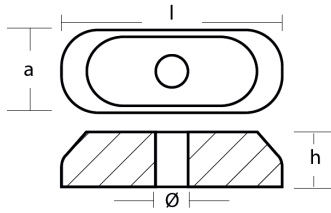

01210

Suzuki - Serie 01210

ZN Zinc Brand: Suzuki

Suzuki small plate for Suzuki gear case - Piastrina per fuoribordo Suzuki
Suzuki 2-5 HP (1986-2002)

Product technical specification

COD	kg	lbs		l	a	h	Ø
01210	0.05	0.11	mm	48	18	12	7
			inch	1.89	0.71	0.47	0.28

Main features

Catalog page: 269
Where it is installed: Suzuki 2-5 HP (1986-2002)
Original code: 55320-98400
Alias: 00936
Production method: d
Sold in the kit:

Other information

Barcode: 8033837065692
Boat type: motorboat with outboard
Specific: outboard