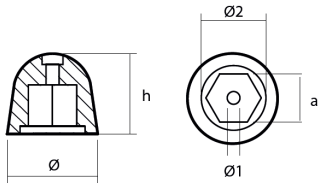

02480

Sidepower - Sleipner - Serie 02480

ZN Zinc Brand: Sidepower - Sleipner

Sidepower - Sleipner propeller nut SE130/170 - SP240/285
fits SE130

Product technical specification

COD	kg	lbs		a	h	Ø	Ø1	Ø2
02480	0.34	0.74	mm	24	42	49	6	33
			inch	0.94	1.65	1.93	0.24	1.30

Main features

Catalog page: 188
Where it is installed: fits SE130/170 -SP240-285
Original code: 201180
Production method: d
Sold in the kit:

Other information

Barcode: 8033837068273
Boat type: various
Specific: Thruster anodes