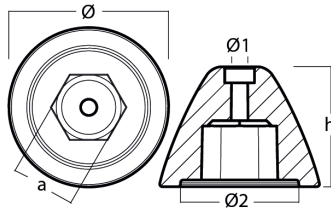

03608

Quick - Serie 03607

ZN Zinc Brand: Quick

Quick propeller nut FOR BTQ300

Product technical specification

COD	kg	lbs		a	h	Ø	Ø1	Ø2
03608	0.54	1.19	mm	27	49	70	6	46
			inch	1.06	1.93	2.76	0.24	1.81

Main features

Catalog page: 184
Where it is installed: BTQ250
Original code: TQ30000
Production method: d
Sold in the kit:

Other information

Barcode: 8052744983042
Boat type: various
Specific: Thruster anodes