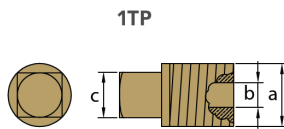

02023TP

Caterpillar - Serie Tappi - Plugs

Brass Brand: Caterpillar

Caterpillar brass plug th. 1/2" bspt

Product technical specification

COD	kg	lbs		a	b	c
02023TP	0.05	0.11	mm inch	1/2" GAS CONICO (bspt)	3/8"UNC	14 0.55

Main features

Catalog page: 378

Alias: 02023TP

Other notes: Brass Plug only

Other information

Barcode: 8033837067160

Boat type: various

Specific: Brass plug