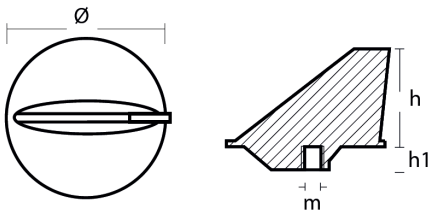

01101

Yamaha - Serie 01101

ZN Zinc Brand: Yamaha

Yamaha Trim Tab anode - Pinna per fuoribordo Yamaha
Yamaha 55 HP

Product technical specification

COD	kg	lbs		h	h1	Ø	m
01101	0.46	1.00	mm	61	19	91	10x1,25 mm
			inch	2.40	0.75	3.58	

Main features

Catalog page: 304
Where it is installed: Yamaha 55 HP
Original code: 679-45251-00
Production method: d
Sold in the kit:

Other information

Barcode: 8033837065067
Boat type: motorboat with outboard
Specific: outboard