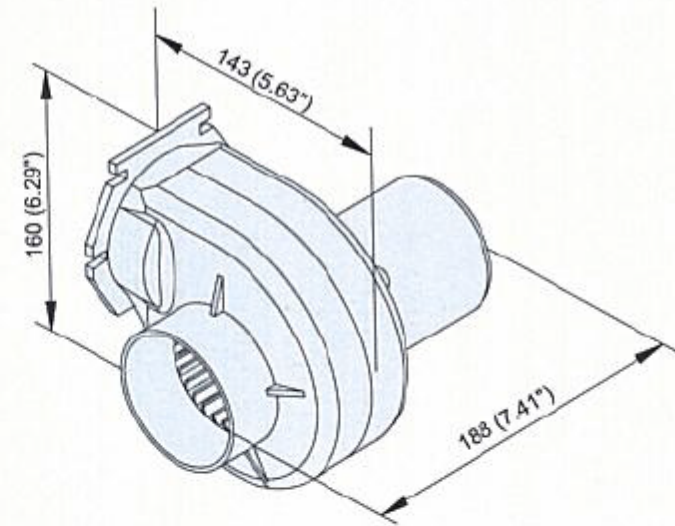

504-0237001 MOUNTING CLAMP & COLLAR SET

BILGE BLOWER WITH BRACKET
 MOTOR :12V
 AIR :90CFM (2.53CMM)
 AMP DRAW :3A (12V)
 FUSE SIZE :4A (12V)
 INTAKE PIPE. :3" (76mm)

DIMENSION :188x143x160mm
 (LxWxH) (7.41"x5.63"x6.29")
 WEIGHT :10.6kgs/ctn