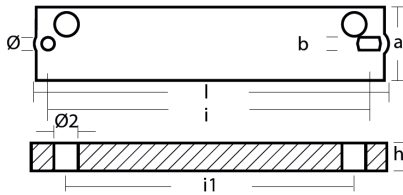

## 01254

Tohatsu - Serie 01254

**ZN** Zinc Brand: Tohatsu

Tohatsu Stern Bracket anode - Anodo per supporto motore Johnson - Evinrude  
 TOHATSU 2 stroke 40-140HP

### Product technical specification

COD	kg	lbs		l	a	b	h	i	i1	Ø	Ø2
01254	0.51	1.12	mm	196	40	6.5X11	14	176	160	6.50	12
			inch	7.72	1.57	0.26x0.43	0.55	6.93	6.30	0.26	0.47

### Main features

**Catalog page:** 275  
**Where it is installed:** TOHATSU 2 stroke 40-140HP  
**Original code:** 3C7-60218-2  
**Alias:** 00840 - 00926 - 01214  
**Production method:** d  
**Sold in the kit:**

### Other information

**Barcode:** 8033837065784  
**Boat type:** motorboat with outboard  
**Specific:** outboard