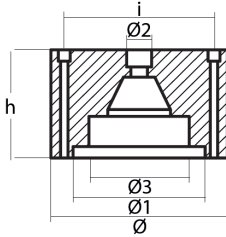

00436

Riva - Serie 00436 Mercurius II

ZN Zinc Brand: Riva

Riva propeller nut Ø155 Riva Mercurius II

Product technical specification

COD	kg	lbs		h	i	Ø	Ø1	Ø2	Ø3
00436	10.34	22.80	mm	95	132	155	116	22	88
			inch	3.74	5.20	6.10	4.57	0.87	3.46

Main features

Catalog page: 173

Where it is installed: Riva Mercurius II

Production method: m

Sold in the kit:

Other information

Barcode: 8033837061984

Boat type: Yacht & Superyacht