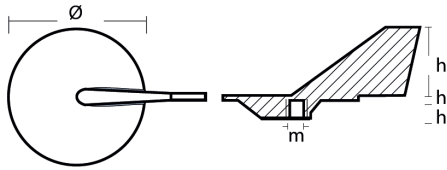

01104

Yamaha - Serie 01104

ZN Zinc Brand: Yamaha

Yamaha Trim Tab anode - Pinna per fuoribordo Yamaha
Yamaha 40-90 HP

Product technical specification

COD	kg	lbs		h	h1	h2	Ø	m
01104	0.43	0.95	mm	48	9	19	90	10x1,25
			inch	1.89	0.35	0.75	3.54	mm

Main features

Catalog page: 305
Where it is installed: Yamaha 40-90 HP
Original code: 688-45371-02
Production method: d
Sold in the kit: KITYAMAHA60-90

Other information

Barcode: 8033837065098
Boat type: motorboat with outboard
Specific: outboard