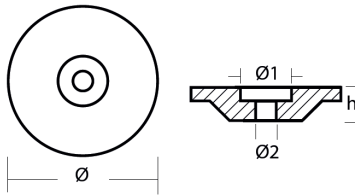

01106

Yamaha - Serie 01106

ZN Zinc Brand: Yamaha

Yamaha round plate for engines - Piastrina per motori Yamaha
 Yamaha 9,9-15 2T - F8

Product technical specification

COD	kg	lbs		h	Ø	Ø1	Ø2
01106	0.05	0.10	mm	11	45	15	6.50
			inch	0.43	1.77	0.59	0.26

Main features

Catalog page: 306

Where it is installed: Yamaha 9,9-15 2T - F8/F9,9 4T up to 1993

Original code: 6E8-42251-00

Production method: d

Sold in the kit:

Other information

Barcode: 8033837065111