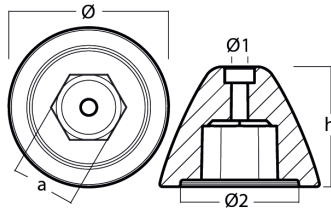

03607

Quick - Serie 03607

ZN Zinc Brand: Quick

Quick propeller nut FOR BTQ250
BTQ250

Product technical specification

COD	kg	lbs		a	h	Ø	Ø1	Ø2
03607	0.36	0.79	mm	24	44	59	6	44
			inch	0.94	1.73	2.32	0.24	1.73

Main features

Catalog page: 184
Where it is installed: BTQ250
Original code: TQ25000
Production method: d
Sold in the kit:

Other information

Barcode: 8052744983035
Boat type: various
Specific: Thruster anodes