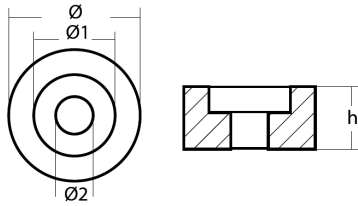

01213

Suzuki - Serie 01213

ZN Zinc Brand: Suzuki

Suzuki Washer Anode - Rondella per Fuoribordo Suzuki
Suzuki DF outboards

Product technical specification

COD	kg	lbs		h	Ø	Ø1	Ø2
01213	0.02	0.04	mm	10	21	13	6
			inch	0.39	0.83	0.51	0.24

Main features

Catalog page: 270
Where it is installed: Suzuki DF outboards
Original code: 55321-87J00
Alias: 00925
Production method: d
Sold in the kit: KitSuzuki90-140hp

Other information

Barcode: 8033837065739
Boat type: motorboat with outboard
Specific: outboard