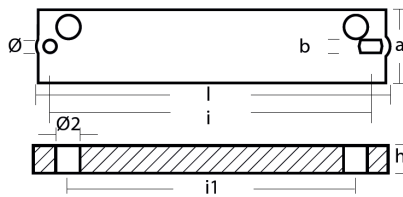

01214

Suzuki - Serie 01214

ZN Zinc Brand: Suzuki

Suzuki Stern Bracket anode - Anodo per supporto fuoribordo Suzuki

Product technical specification

COD	kg	lbs		l	a	b	h	i	i1	Ø	Ø2	m
01214	0.51	1.12	mm	196	40	6.5x11	14	176	160	6.50	12	M10
			inch	7.72	1.57	0.28"x0.39"	0.55	6.93	6.30	0.26	0.47	mm

Main features

Catalog page: 271

Where it is installed: Suzuki Outboards DF60 - DF300 (2001-2010) - DT115 - DT140 (1996-2001)

Original code: 55320-94900 / 55321-94900

Alias: 00840 - 00926 - 01254

Production method: d

Sold in the kit: KitSuzuki90-140hp ; KitSuzuki200-250hp

Other information

Barcode: 8033837068532

Boat type: motorboat with outboard

Specific: outboard