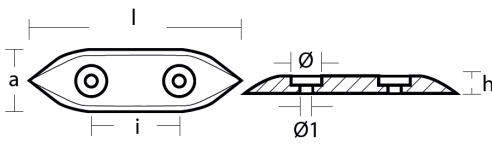

01600

Chrysler - Serie 01600

ZN Zinc Brand: n/a

Chrysler Plate
 Chrysler

Product technical specification

| COD | kg | lbs | | i | l | a | h | Ø | Ø1 |
|-------|------|------|------|------|------|------|------|------|------|
| 01600 | 0.19 | 0.42 | mm | 52 | 123 | 36 | 10 | 17 | 7 |
| | | | inch | 2.05 | 4.84 | 1.42 | 0.39 | 0.67 | 0.28 |

Main features

Catalog page: 41

Production method: m

Other information

Barcode: 8033837066132

Boat type: various

Specific: small paltes for flaps and rudder