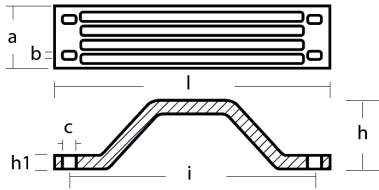

# 01112

Yamaha - Serie 01112

**ZN** Zinc Brand: Yamaha

Yamaha Bar anode for engine bracket - Barra per supporto motore Yamaha  
 Yamaha 115-350 HP

## Product technical specification

COD	kg	lbs		l	a	b	c	h	h1	i
01112	0.92	2.02	mm	202	47	6.50	11	52	17	183
			inch	7.95	1.85	0.25	0.43	2.05	0.67	7.20

### Main features

**Catalog page:** 308

**Where it is installed:** Yamaha 115-350 HP

**Original code:** 6G5-45251-01 6G5-45251-02

**Production method:** d

**Sold in the kit:** KITYAMAHA150-200; KITYAMAHA200-300;  
 KITYAMAHA200-250; KITYAMAHA150-200CR