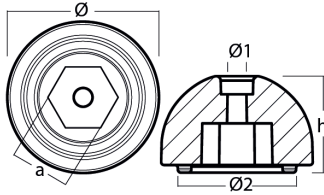

03606

Quick - Serie 03605

ZN Zinc Brand: Quick

Quick propeller nut FOR BTQ185

Product technical specification

COD	kg	lbs		a	h	Ø	Ø1	Ø2
03606	0.26	0.57	mm	20	32	50	6	39
			inch	0.79	1.26	1.97	0.24	1.54

Main features

Catalog page: 184
Where it is installed: BTQ185
Original code: TQ18500
Production method: d
Sold in the kit:

Other information

Barcode: 8052744983028
Boat type: various
Specific: Thruster anodes