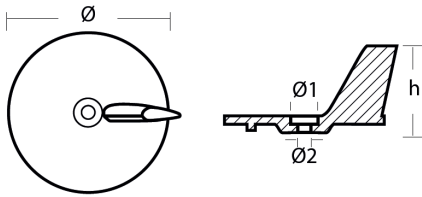

01100

Yamaha - Serie 01100

ZN Zinc Brand: Yamaha

Yamaha Trim Tab anode - Pinna per fuoribordo Yamaha
 Mariner 10-50 HP Yamaha 20-50 HP

Product technical specification

COD	kg	lbs		h	Ø	Ø1	Ø2
01100	0.21	0.46	mm	55	91.50	17	8.50
			inch	2.17	3.60	0.67	0.33

Main features

Catalog page: 304

Where it is installed: Mariner 10-50 HP Yamaha 20-50 HP

Original code: 664-45371-01

Alias: 00712 - 01412

Production method: d

Sold in the kit: KITYAMAHA40-50

Other information

Barcode: 8033837067740

Boat type: motorboat with outboard

Specific: outboard