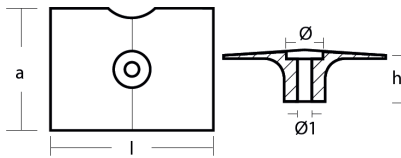

01135

Yamaha - Serie 01135

ZN Zinc Brand: Yamaha

Yamaha Trim Tab anode - Placca per fuoribordo Yamaha
 Yamaha 8-25HP

Product technical specification

COD	kg	lbs		l	a	h	Ø	Ø1
01135	0.27	0.58	mm	80	59	26	16.50	6.50
			inch	3.15	2.32	1.02	0.65	0.26

Main features

Catalog page: 316
Where it is installed: Yamaha 8-25HP
Original code: 61N-45251-01 61N-45251-00
Production method: d
Sold in the kit:

Other information

Barcode: 8033837065401
Boat type: motorboat with outboard
Specific: outboard