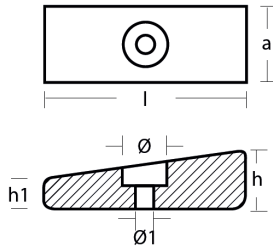

## 01405

Honda - Serie 01405

**ZN** Zinc Brand: Honda

Honda wedge anode - Anodo a cuneo Honda  
 Honda BF 75-90HP (1997-1998)

### Product technical specification

| COD   | kg   | lbs  |      | l    | a    | h    | h1   | Ø    | Ø1   |
|-------|------|------|------|------|------|------|------|------|------|
| 01405 | 0.25 | 0.54 | mm   | 77   | 30   | 22   | 12   | 17   | 7    |
|       |      |      | inch | 3.03 | 1.18 | 0.87 | 0.47 | 0.67 | 0.28 |

### Main features

**Catalog page:** 220  
**Where it is installed:** Honda BF 75-90HP (1997-1998)  
**Original code:** 41109-ZW1-003  
**Alias:** 00825-01129  
**Production method:** d  
**Sold in the kit:** KITHONDA40-50; KITHONDA40-50C  
**Other notes:** sold as a single two required

### Other information

**Barcode:** 8033837066033  
**Boat type:** motorboat with outboard  
**Specific:** outboard