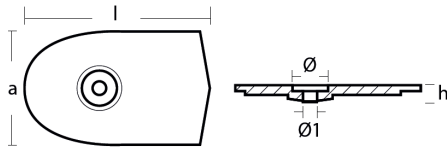

## 01118

Yamaha - Serie 01118

**ZN** Zinc Brand: Yamaha

Yamaha lower casing anode - Placchetta per motori Yamaha  
 Yamaha 6-8 HP

### Product technical specification

COD	kg	lbs		l	a	h	Ø	Ø1
01118	0.18	0.39	mm	97	60	13	16	6
			inch	3.82	2.36	0.51	0.63	0.24

### Main features

**Catalog page:** 310  
**Where it is installed:** Yamaha 6-8 HP  
**Original code:** 6G1-45251-03 6N0-WG525-00  
**Production method:** d  
**Sold in the kit:**

### Other information

**Barcode:** 8033837065234  
**Boat type:** motorboat with outboard  
**Specific:** outboard