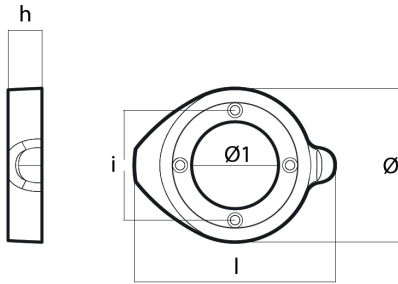

06004X

ZF - Serie 06004X

ZF Collar anode for Saildrive - Anodo a collare per saildrive ZF
 ZF

Product technical specification

COD	kg	lbs		l	h	i	Ø	Ø1
06004X	0.94	2.07	mm	148	25	81	113	64
			inch	5.83	0.98	3.19	4.45	2.52

Main features

Catalog page: 345

Where it is installed: SD10 -SD12

Original code: 3321301012

Production method: m

Sold in the kit:

Other information

Barcode: 8052744981376