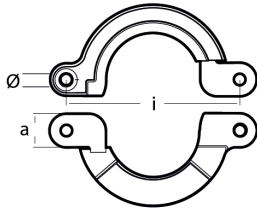

01305/1

Yanmar - Serie 01305/1

Yanmar split collar for Saildrive
 Yanmar SD20, SD25, SD30, SD31, SD40, SD50 and SD60 saildrives.

Product technical specification

COD	kg	lbs		l	a	Ø
01305/1	0.65	1.43	mm	123	24	8
			inch	4.84	0.94	0.31

Main features

Catalog page: 338

Where it is installed: Yanmar SD20, SD25, SD30, SD31, SD40, SD50 and SD60 saildrives.

Original code: 196440-02660

Production method: d

Sold in the kit:

Other information

Barcode: 8059617816070