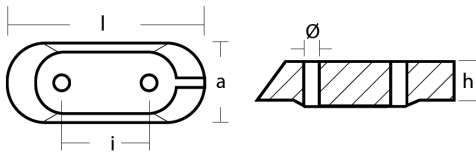

01123

Yamaha - Serie 01123

ZN Zinc Brand: Yamaha

Yamaha small plate for engines - Piastrina per motore Yamaha
 Yamaha 4-15 HP (up to 1989)

Product technical specification

COD	kg	lbs		l	a	h	i	Ø
01123	0.10	0.22	mm	63	25	14	26	6.50
			inch	2.48	0.98	0.55	1.02	0.26

Main features

Catalog page: 312
Where it is installed: Yamaha 4-15 HP (up to 1989)
Original code: 65W-45251-00
Alias: 01915
Production method: d
Sold in the kit: KITYAMAHA40-60; KITYAMAHA40-50

Other information

Barcode: 8033837065289
Boat type: motorboat with outboard
Specific: outboard